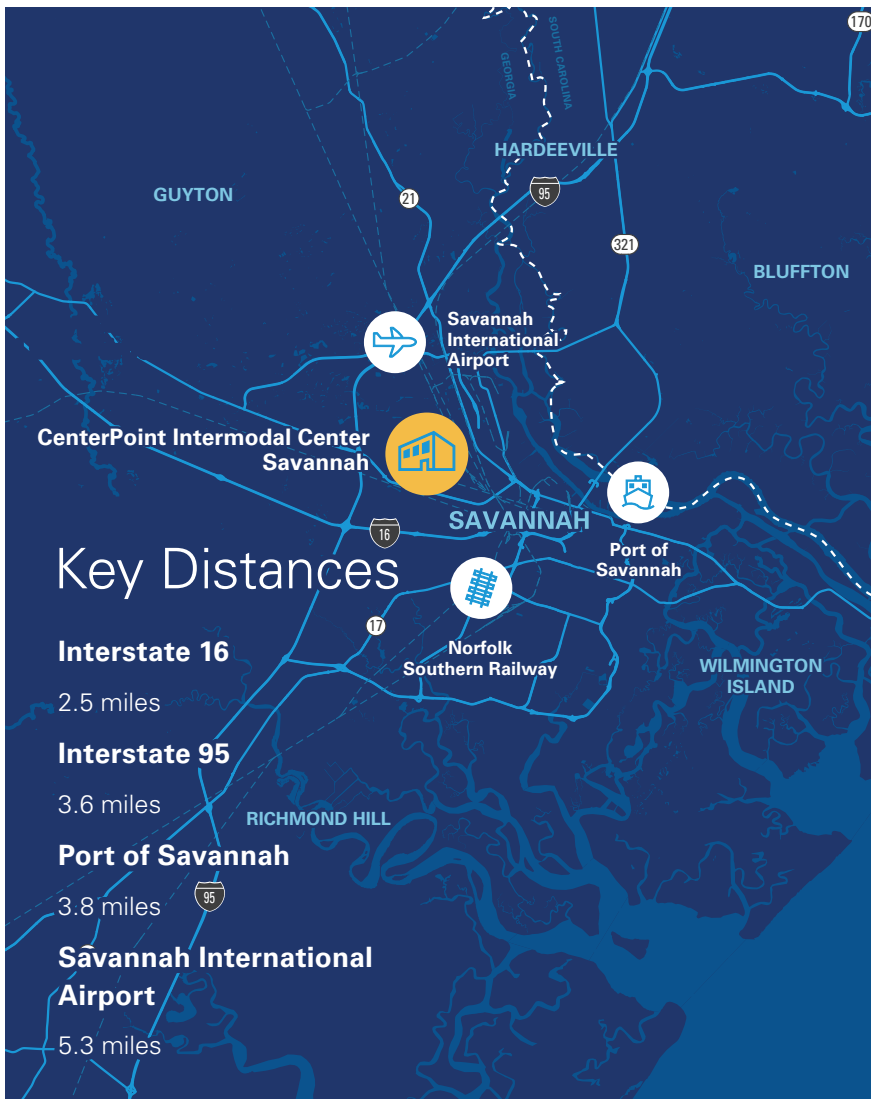

CenterPoint Intermodal Center

Sonny Perdue Drive, Savannah, GA

CenterPoint Intermodal Center | Sonny Perdue Drive, Savannah, GA

Key

- 49. 5.59 Acres Available
- 42. 4.13 Acres Available

THE PARK

CenterPoint Intermodal Center

Sonny Perdue Drive, Savannah, GA

CenterPoint Intermodal Center | Sonny Perdue Drive, Savannah, GA

Danny Chase
912.662.8012
danny.chase@colliers.com

John Neely
912.662.8008
john.neely@colliers.com

Craig Grosby
954-849-4707
cgrosby@centerpoint.com