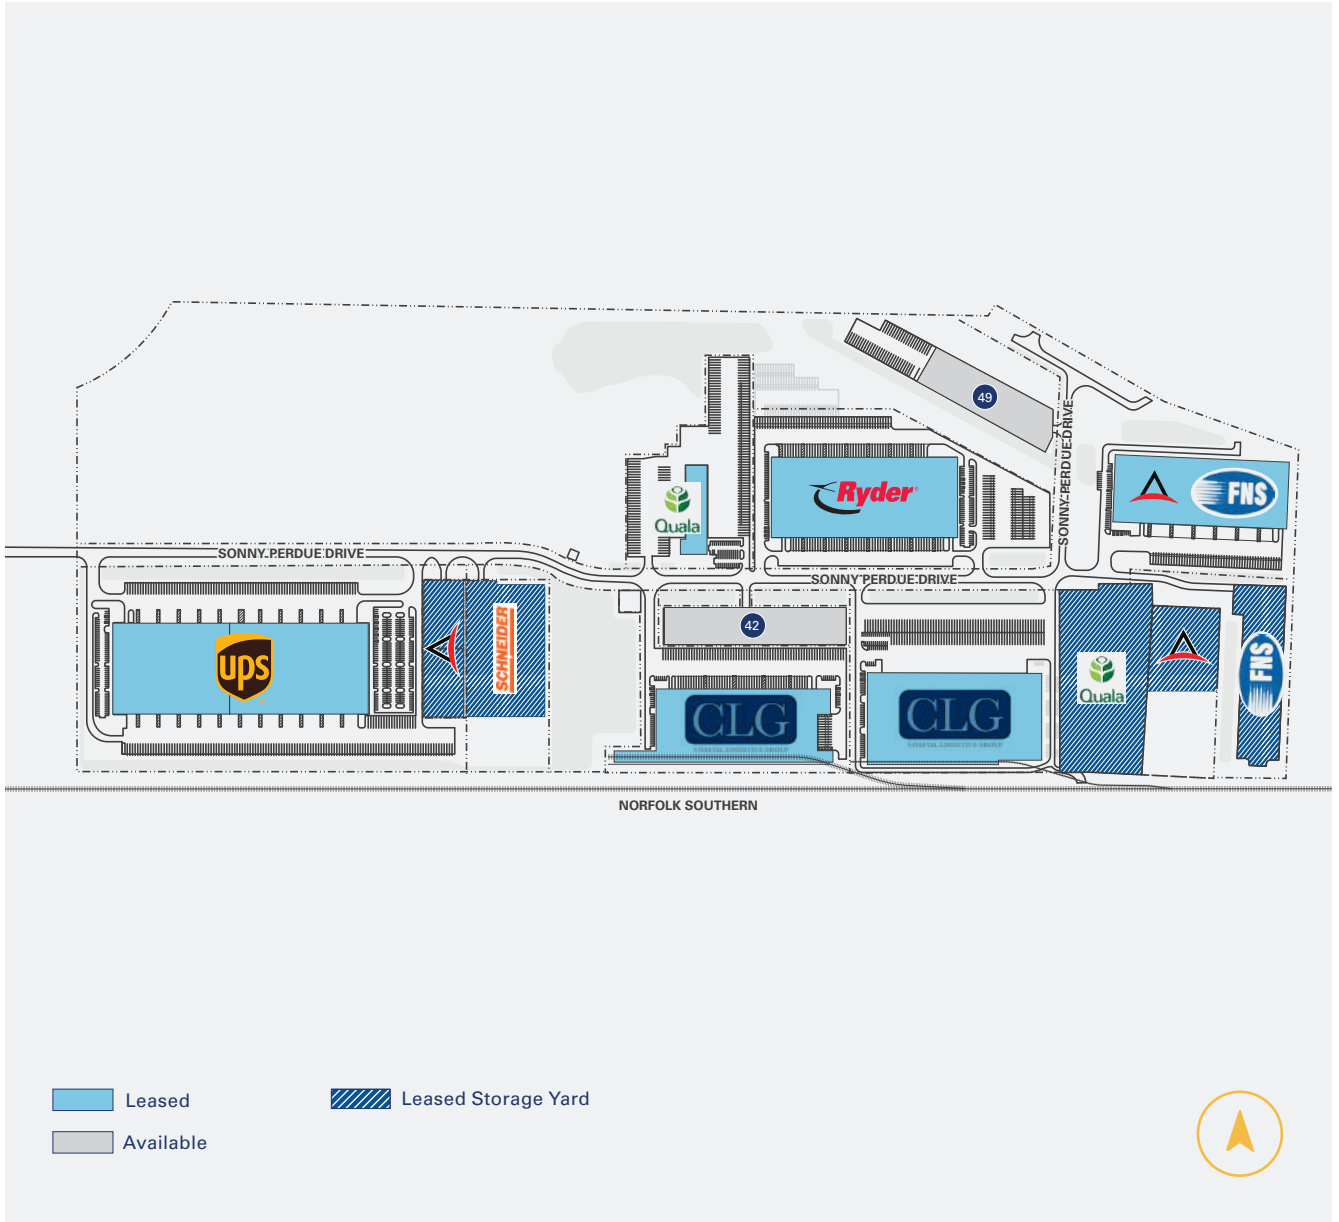

CenterPoint Intermodal Center

Sonny Perdue Drive, Savannah, GA

CenterPoint Intermodal Center | Sonny Perdue Drive, Savannah, GA

Key

- 49. 5.59 Acres Available
- 42. 4.13 Acres Available

THE PARK

CenterPoint Intermodal Center